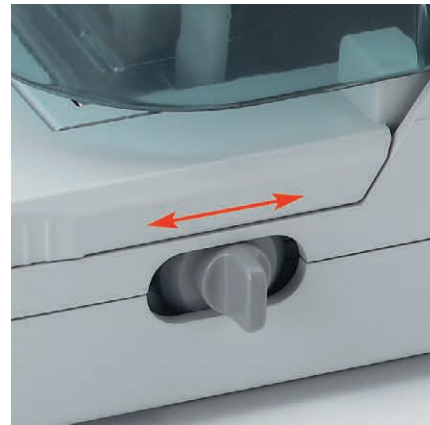

IDEAL 8560

Electronic stapler for automatic stapling – simple, quick and effortless

Comfortably staple

5.000

times

without reloading

Technical data

Stapling capacity	60 - 65 sheets*
Strike point	3 - 18 mm
Cartridge capacity	5000 staples
Dimesions (HxWxD)	112 x 100 x 215 mm
Power supply	230 V / 50 Hz
Weight	1,4 kg

* Paper, 70 g/m²

Product characteristics

High stapling capacity of up to 65 sheets at a time. Manual or automatic stapling. Adjustable strike point (3 - 18 mm). Patented flat stapling system, storage space is saved and papers stack more neatly. 5000 staples per cartridge – they last much longer than usual before reloading. Easy exchange of flat staples cartridge. Very low noise level. Complete with AC adapter. One flat staples cartridge is included. Colour: light grey.

IDEAL

WWW.IDEAL.DE

IDEAL 8560

Features

HINGED COVER

The electronically secured cover can be opened safely for exchanging the flat staples cartridge.

EASY OPERATION

This electronic stapler can be operated manually by using a push button or automatically when inserting the paper.

STRIKE POINT

The strike point of this stapler is adjustable from 3 to 18 mm and can be fixed in the required position.

PATENTED FLAT STAPLE

Conventional staple and the patented flat staple in comparison.