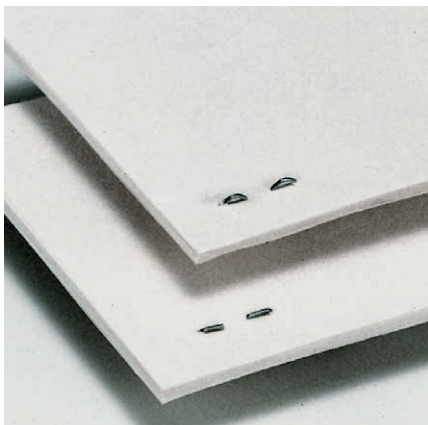

IDEAL 8560

Electronic stapler for automatic stapling – simple, quick and effortless

Comfortably staple

5.000

times

without reloading

Technical data

Stapling capacity	60 - 65 sheets*
Strike point	3 - 18 mm
Cartridge capacity	5000 staples
Dimesions (HxWxD)	112 x 100 x 215 mm
Power supply	230 V / 50 Hz
Weight	1,4 kg

* Paper, 70 g/m²

Product characteristics

High stapling capacity of up to 65 sheets at a time. Manual or automatic stapling. Adjustable strike point (3 - 18 mm). Patented flat stapling system, storage space is saved and papers stack more neatly. 5000 staples per cartridge – they last much longer than usual before reloading. Easy exchange of flat staples cartridge. Very low noise level. Complete with AC adapter. One flat staples cartridge is included. Colour: light grey.

IDEAL

WWW.IDEAL.DE

IDEAL 8560

Features

HINGED COVER

The electronically secured cover can be opened safely for exchanging the flat staples cartridge.

EASY OPERATION

This electronic stapler can be operated manually by using a push button or automatically when inserting the paper.

STRIKE POINT

The strike point of this stapler is adjustable from 3 to 18 mm and can be fixed in the required position.

PATENTED FLAT STAPLE

Conventional staple and the patented flat staple in comparison.