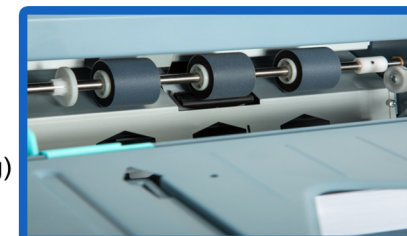

### Features

- Compact Floor Standing Booklet Maker with 10 Station Friction Collator
- Friction collator setup ideal for lighter paper stocks such as text books
- Comes complete with a Trimmer and the DFC-100 suction fed collator
- Stitch & fold up to 25 sheets or a 100 page booklet
- Saddle stapling comes as standard, optional corner/side stapling
- Able to produce A5 to SRA3 finish size booklets as standard
- Fold only function ideal for thicker materials such as 250gsm+ card
- Fully automated setup via LCD control panel with 30 job memory function
- Produce up to 2,000 booklets per hour with or without front edge trim
- Heavy duty Isaberg Rapid stitch heads via easy changeover cartridge
- Variable fold roller pressure adjustments ensure smooth processing
- Intergrated stacker neatly shingles the finished booklets for collection
- Ideal solution for schools, colleges & corporate print rooms

### Functions

DBM-150 Staple Heads

DBM-150 Hand Feed

DFC-100 Stacker

DFC-100 Feeder

### Specifications

- Infeed Size:** (Minimum W x L) 148mm x 210mm  
(Maximum W x L) 320 x 450mm
- Infeed Type:** Hand feed collated sets via handy front access zone
- Paper Types:** Fine quality, art coated 64 to 128gsm, Art Covers to 127.9gsm
- Stitch Capacity:** Fine Quality 25 sheets, Art or Coated 20 sheets
- Max Output Speed:** 2,000 sets per hour
- Stitch Head Type:** Rapid Isaberg R952 Stitch/Staple Hybrid
- Staple Capacity:** 5,000 Staples per cartridge
- Detect Functions:** Paper jam, staple near empty, cover/lid, motor overload
- Fold Rollers:** Chamfered steel with 7 point positioning
- Noise Emission:** 75 to 92dB dependant on application
- Operation Display:** Clear LCD Screen controls with Pre-set Memory
- Skew:** 10 Stage skew adjust via easy access lever on lower exit
- Accuracy:** +/- 0.2mm dependant on application
- Power:** 220V, 50/60Hz - 130 Watt, 1.2 amp (Standard 13amp UK Plug)
- Weight:** 305 Kgs
- Dimensions:** (W x D x H) 2,450 x 560 x 1474mm (Fully assembled)