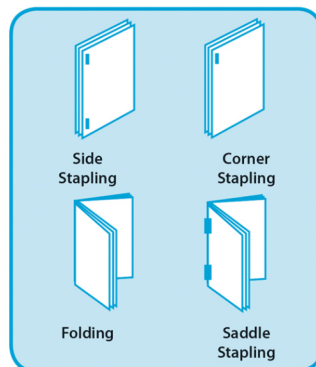

### Features

- Compact Floor Standing Booklet Maker with 10 Station Friction Collator
- Friction collator setup ideal for lighter paper stocks such as text books
- Comes complete with a Trimmer and the DFC-100 suction fed collator
- Stitch & fold up to 25 sheets or a 100 page booklet
- Saddle stapling comes as standard, optional corner/side stapling
- Able to produce A5 to SRA3 finish size booklets as standard
- Fold only function ideal for thicker materials such as 250gsm+ card
- Fully automated setup via LCD control panel with 30 job memory function
- Produce up to 2,000 booklets per hour with or without front edge trim
- Heavy duty Isaberg Rapid stitch heads via easy changeover cartridge
- Variable fold roller pressure adjustments ensure smooth processing
- Intergrated stacker neatly shingles the finished booklets for collection
- Ideal solution for schools, colleges & corporate print rooms

### Functions

DBM-150 Staple Heads

DBM-150 Hand Feed

DFC-100 Stacker

DFC-100 Feeder

### Specifications

- Infeed Size:** (Minimum W x L) 148mm x 210mm  
(Maximum W x L) 320 x 450mm
- Infeed Type:** Hand feed collated sets via handy front access zone
- Paper Types:** Fine quality, art coated 64 to 128gsm, Art Covers to 127.9gsm
- Stitch Capacity:** Fine Quality 25 sheets, Art or Coated 20 sheets
- Max Output Speed:** 2,000 sets per hour
- Stitch Head Type:** Rapid Isaberg R952 Stitch/Staple Hybrid
- Staple Capacity:** 5,000 Staples per cartridge
- Detect Functions:** Paper jam, staple near empty, cover/lid, motor overload
- Fold Rollers:** Chamfered steel with 7 point positioning
- Noise Emission:** 75 to 92dB dependant on application
- Operation Display:** Clear LCD Screen controls with Pre-set Memory
- Skew:** 10 Stage skew adjust via easy access lever on lower exit
- Accuracy:** +/- 0.2mm dependant on application
- Power:** 220V, 50/60Hz - 130 Watt, 1.2 amp (Standard 13amp UK Plug)
- Weight:** 305 Kgs
- Dimensions:** (W x D x H) 2,450 x 560 x 1474mm (Fully assembled)