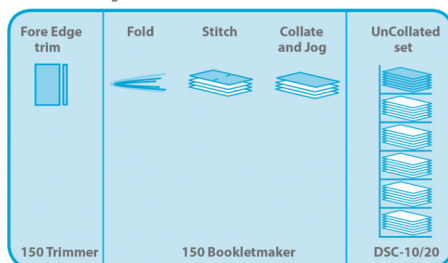

### Features

- Compact Floor Standing Booklet Maker with 10 Station Friction Collator
- Friction collator setup ideal for lighter paper stocks such as text books
- Comes complete with a Trimmer and the DFC-100 suction fed collator
- Stitch & fold up to 25 sheets or a 100 page booklet
- Saddle stapling comes as standard, optional corner/side stapling
- Able to produce A5 to SRA3 finish size booklets as standard
- Fold only function ideal for thicker materials such as 250gsm+ card
- Fully automated setup via LCD control panel with 30 job memory function
- Produce up to 2,000 booklets per hour with or without front edge trim
- Heavy duty Isaberg Rapid stitch heads via easy changeover cartridge
- Variable fold roller pressure adjustments ensure smooth processing
- Intergrated stacker neatly shingles the finished booklets for collection
- Ideal solution for schools, colleges & corporate print rooms

### Functions

DBM-150 Staple Heads

DBM-150 Hand Feed

DFC-100 Stacker

DFC-100 Feeder

### Specifications

- Infeed Size:** (Minimum W x L) 148mm x 210mm  
(Maximum W x L) 320 x 450mm
- Infeed Type:** Hand feed collated sets via handy front access zone
- Paper Types:** Fine quality, art coated 64 to 128gsm, Art Covers to 127.9gsm
- Stitch Capacity:** Fine Quality 25 sheets, Art or Coated 20 sheets
- Max Output Speed:** 2,000 sets per hour
- Stitch Head Type:** Rapid Isaberg R952 Stitch/Staple Hybrid
- Staple Capacity:** 5,000 Staples per cartridge
- Detect Functions:** Paper jam, staple near empty, cover/lid, motor overload
- Fold Rollers:** Chamfered steel with 7 point positioning
- Noise Emission:** 75 to 92dB dependant on application
- Operation Display:** Clear LCD Screen controls with Pre-set Memory
- Skew:** 10 Stage skew adjust via easy access lever on lower exit
- Accuracy:** +/- 0.2mm dependant on application
- Power:** 220V, 50/60Hz - 130 Watt, 1.2 amp (Standard 13amp UK Plug)
- Weight:** 305 Kgs
- Dimensions:** (W x D x H) 2,450 x 560 x 1474mm (Fully assembled)