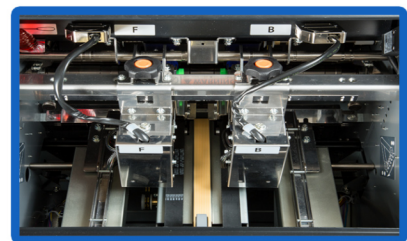

### Features

- Compact Floor Standing Booklet Maker with 10 Station Friction Collator
- Friction collator setup ideal for lighter paper stocks such as text books
- Comes complete with a Trimmer and the DFC-100 suction fed collator
- Stitch & fold up to 25 sheets or a 100 page booklet
- Saddle stapling comes as standard, optional corner/side stapling
- Able to produce A5 to SRA3 finish size booklets as standard
- Fold only function ideal for thicker materials such as 250gsm+ card
- Fully automated setup via LCD control panel with 30 job memory function
- Produce up to 2,000 booklets per hour with or without front edge trim
- Heavy duty Isaberg Rapid stitch heads via easy changeover cartridge
- Variable fold roller pressure adjustments ensure smooth processing
- Intergrated stacker neatly shingles the finished booklets for collection
- Ideal solution for schools, colleges & corporate print rooms

### Functions

DBM-150 Staple Heads

DBM-150 Hand Feed

DFC-100 Stacker

DFC-100 Feeder

### Specifications

- Infeed Size:** (Minimum W x L) 148mm x 210mm  
(Maximum W x L) 320 x 450mm
- Infeed Type:** Hand feed collated sets via handy front access zone
- Paper Types:** Fine quality, art coated 64 to 128gsm, Art Covers to 127.9gsm
- Stitch Capacity:** Fine Quality 25 sheets, Art or Coated 20 sheets
- Max Output Speed:** 2,000 sets per hour
- Stitch Head Type:** Rapid Isaberg R952 Stitch/Staple Hybrid
- Staple Capacity:** 5,000 Staples per cartridge
- Detect Functions:** Paper jam, staple near empty, cover/lid, motor overload
- Fold Rollers:** Chamfered steel with 7 point positioning
- Noise Emission:** 75 to 92dB dependant on application
- Operation Display:** Clear LCD Screen controls with Pre-set Memory
- Skew:** 10 Stage skew adjust via easy access lever on lower exit
- Accuracy:** +/- 0.2mm dependant on application
- Power:** 220V, 50/60Hz - 130 Watt, 1.2 amp (Standard 13amp UK Plug)
- Weight:** 305 Kgs
- Dimensions:** (W x D x H) 2,450 x 560 x 1474mm (Fully assembled)