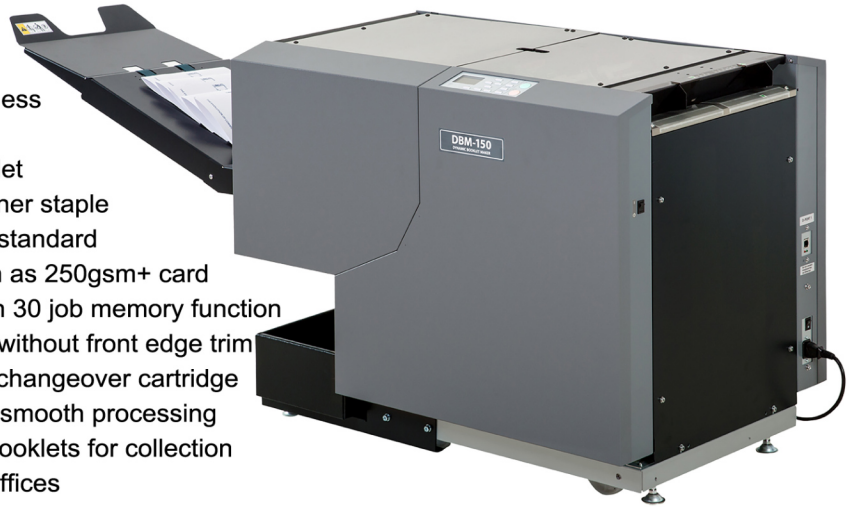

### Features

- Compact Floor Standing Booklet Maker
- Modular design allows for growth with your business
- Add a digital sheet feeder or a vacuum collator
- Stitch & fold up to 25 sheets or a 100 page booklet
- Saddle Staple comes as standard, option for corner staple
- Able to produce A4 to A6 finish size booklets as standard
- Fold only function ideal for thicker materials such as 250gsm+ card
- Fully automated setup via LCD control panel with 30 job memory function
- Hand feed up to 1,000 booklets per hour with or without front edge trim
- Heavy duty Isaberg Rapid stitch heads via easy changeover cartridge
- Variable fold roller pressure adjustments ensure smooth processing
- Intergrated stacker neatly shingles the finished booklets for collection
- Ideal solution for schools, colleges & corporate offices

### Functions

Hand Feed Collated Sets

Rapid Isaberg R952 Heads

### Specifications

- Infeed Size:** (Minimum W x L) 120 x 210mm  
(Maximum W x L) 320 x 460mm
- Infeed Type:** Hand feed collated sets via handy front access zone
- Paper Types:** Fine quality, art coated 64 to 127gsm, Art Covers to 300gsm
- Stitch Capacity:** Fine Quality 25 sheets, Art or Coated 20 sheets
- Max Output Speed:** 2,400 sets per hour when linked with a collator tower
- Stitch Head Type:** Rapid Isaberg R952 Stitch/Staple Hybrid
- Staple Capacity:** 5,000 Staples per cartridge
- Detect Functions:** Paper jam, staple near empty, cover/lid, motor overload
- Fold Rollers:** Chamfered steel with 7 point positioning
- Noise Emission:** 75 to 92dB dependant on application
- Operation Display:** Clear LCD Screen controls with Pre-set Memory
  - Skew:** 10 Stage skew adjust via easy access lever on lower exit
  - Accuracy:** +/- 0.2mm dependant on application
  - Power:** 220V, 50/60Hz - 130 Watt, 1.2 amp (Standard 13amp UK Plug)
  - Weight:** 137 Kgs
  - Dimensions:** (W x D x H) 1,100 x 560 x 710 mm (Fully assembled)

LCD Control Panel Display

Powered Shingle Delivery