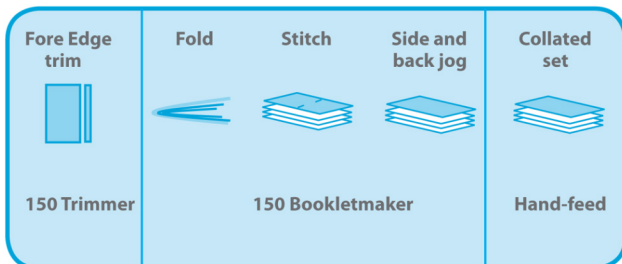

### Features

- Compact Floor Standing Booklet Maker
- Modular design allows for growth with your business
- Add a digital sheet feeder or a vacuum collator
- Stitch & fold up to 25 sheets or a 100 page booklet
- Saddle Staple comes as standard, option for corner staple
- Able to produce A4 to A6 finish size booklets as standard
- Fold only function ideal for thicker materials such as 250gsm+ card
- Fully automated setup via LCD control panel with 30 job memory function
- Hand feed up to 1,000 booklets per hour with or without front edge trim
- Heavy duty Isaberg Rapid stitch heads via easy changeover cartridge
- Variable fold roller pressure adjustments ensure smooth processing
- Intergrated stacker neatly shingles the finished booklets for collection
- Ideal solution for schools, colleges & corporate offices

### Functions

Hand Feed Collated Sets

Rapid Isaberg R952 Heads

### Specifications

- Infeed Size:** (Minimum W x L) 120 x 210mm  
(Maximum W x L) 320 x 460mm
- Infeed Type:** Hand feed collated sets via handy front access zone
- Paper Types:** Fine quality, art coated 64 to 127gsm, Art Covers to 300gsm
- Stitch Capacity:** Fine Quality 25 sheets, Art or Coated 20 sheets
- Max Output Speed:** 2,400 sets per hour when linked with a collator tower
- Stitch Head Type:** Rapid Isaberg R952 Stitch/Staple Hybrid
- Staple Capacity:** 5,000 Staples per cartridge
- Detect Functions:** Paper jam, staple near empty, cover/lid, motor overload
- Fold Rollers:** Chamfered steel with 7 point positioning
- Noise Emission:** 75 to 92dB dependant on application
- Operation Display:** Clear LCD Screen controls with Pre-set Memory
  - Skew:** 10 Stage skew adjust via easy access lever on lower exit
  - Accuracy:** +/- 0.2mm dependant on application
  - Power:** 220V, 50/60Hz - 130 Watt, 1.2 amp (Standard 13amp UK Plug)
  - Weight:** 137 Kgs
  - Dimensions:** (W x D x H) 1,100 x 560 x 710 mm (Fully assembled)