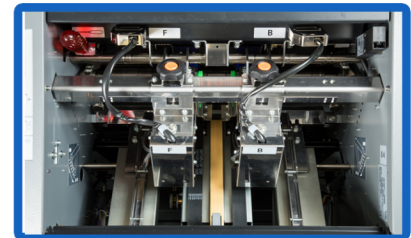

### Features

- Compact Floor Standing Booklet Maker
- Modular design allows for growth with your business
- Add a digital sheet feeder or a vacuum collator
- Stitch & fold up to 25 sheets or a 100 page booklet
- Saddle Staple comes as standard, option for corner staple
- Able to produce A4 to A6 finish size booklets as standard
- Fold only function ideal for thicker materials such as 250gsm+ card
- Fully automated setup via LCD control panel with 30 job memory function
- Hand feed up to 1,000 booklets per hour with or without front edge trim
- Heavy duty Isaberg Rapid stitch heads via easy changeover cartridge
- Variable fold roller pressure adjustments ensure smooth processing
- Intergrated stacker neatly shingles the finished booklets for collection
- Ideal solution for schools, colleges & corporate offices

### Functions

Hand Feed Collated Sets

Rapid Isaberg R952 Heads

### Specifications

- Infeed Size:** (Minimum W x L) 120 x 210mm  
(Maximum W x L) 320 x 460mm
- Infeed Type:** Hand feed collated sets via handy front access zone
- Paper Types:** Fine quality, art coated 64 to 127gsm, Art Covers to 300gsm
- Stitch Capacity:** Fine Quality 25 sheets, Art or Coated 20 sheets
- Max Output Speed:** 2,400 sets per hour when linked with a collator tower
- Stitch Head Type:** Rapid Isaberg R952 Stitch/Staple Hybrid
- Staple Capacity:** 5,000 Staples per cartridge
- Detect Functions:** Paper jam, staple near empty, cover/lid, motor overload
- Fold Rollers:** Chamfered steel with 7 point positioning
- Noise Emission:** 75 to 92dB dependant on application
- Operation Display:** Clear LCD Screen controls with Pre-set Memory
  - Skew:** 10 Stage skew adjust via easy access lever on lower exit
  - Accuracy:** +/- 0.2mm dependant on application
  - Power:** 220V, 50/60Hz - 130 Watt, 1.2 amp (Standard 13amp UK Plug)
  - Weight:** 137 Kgs
  - Dimensions:** (W x D x H) 1,100 x 560 x 710 mm (Fully assembled)

LCD Control Panel Display

Powered Shingle Delivery