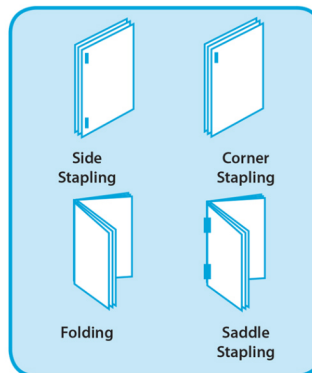

### Features

- Compact Floor Standing Booklet Maker
- Modular design allows for growth with your business
- Add a digital sheet feeder or a vacuum collator
- Stitch & fold up to 25 sheets or a 100 page booklet
- Saddle Staple comes as standard, option for corner staple
- Able to produce A4 to A6 finish size booklets as standard
- Fold only function ideal for thicker materials such as 250gsm+ card
- Fully automated setup via LCD control panel with 30 job memory function
- Hand feed up to 1,000 booklets per hour with or without front edge trim
- Heavy duty Isaberg Rapid stitch heads via easy changeover cartridge
- Variable fold roller pressure adjustments ensure smooth processing
- Intergrated stacker neatly shingles the finished booklets for collection
- Ideal solution for schools, colleges & corporate offices

### Functions

Hand Feed Collated Sets

Rapid Isaberg R952 Heads

### Specifications

- Infeed Size:** (Minimum W x L) 120 x 210mm  
(Maximum W x L) 320 x 460mm
- Infeed Type:** Hand feed collated sets via handy front access zone
- Paper Types:** Fine quality, art coated 64 to 127gsm, Art Covers to 300gsm
- Stitch Capacity:** Fine Quality 25 sheets, Art or Coated 20 sheets
- Max Output Speed:** 2,400 sets per hour when linked with a collator tower
- Stitch Head Type:** Rapid Isaberg R952 Stitch/Staple Hybrid
- Staple Capacity:** 5,000 Staples per cartridge
- Detect Functions:** Paper jam, staple near empty, cover/lid, motor overload
- Fold Rollers:** Chamfered steel with 7 point positioning
- Noise Emission:** 75 to 92dB dependant on application
- Operation Display:** Clear LCD Screen controls with Pre-set Memory
  - Skew:** 10 Stage skew adjust via easy access lever on lower exit
  - Accuracy:** +/- 0.2mm dependant on application
  - Power:** 220V, 50/60Hz - 130 Watt, 1.2 amp (Standard 13amp UK Plug)
  - Weight:** 137 Kgs
  - Dimensions:** (W x D x H) 1,100 x 560 x 710 mm (Fully assembled)

LCD Control Panel Display

Powered Shingle Delivery